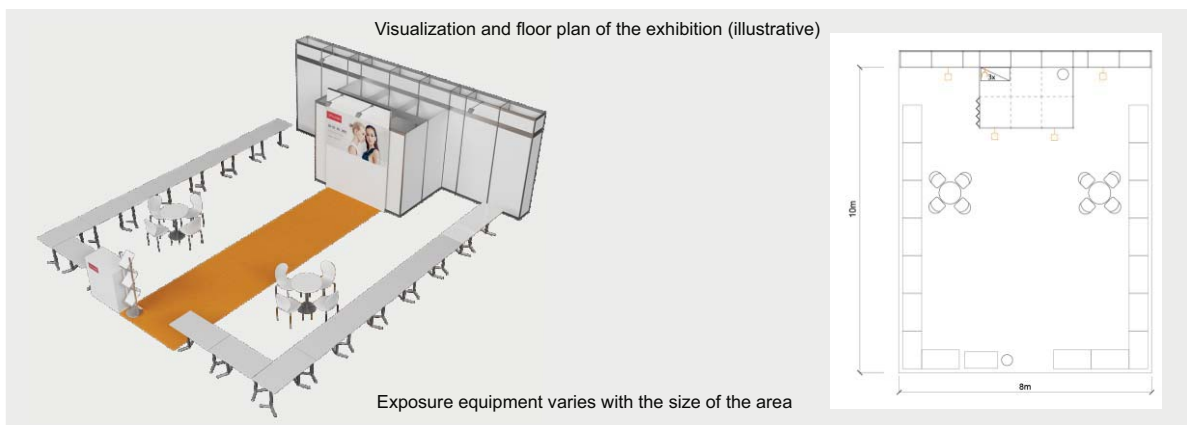

Please use the binding application for participation, to order a specific type of package.

Expositions Offer - width of stands 8 m, depth 4, 5, 6, 7, 8 and 9 m

The price includes: exhibition area, registration fee, stand construction incl. furnishings (see the list), 1x shelf, 1x socket 220V, 1x wastebasket, carpet flooring, wall for textile eyecatching graphic 2 x 3 m (print is not included in the price), power supply up to 2,2 kW incl. testing, daily cleaning, 2x Assembly/Dismantling Pass, 3 - 6x Exhibitor's Pass, 1x unspecified car entry, the company name and address in the fair catalogue and in the electronic information system and in Brands and Companies Map.

SHOWROOM - NEW

Stand furnishings	8 x 4 m	8 x 5 m	8 x 6 m	8 x 7 m	8 x 8 m	8 x 9 m
table	1	1	1	1	2	2
chair	4	4	4	4	8	8
table 120 x 60 cm	7	9	11	13	15	15
inf. desk	1	1	1	1	1	1
socket 220V	1	1	1	1	1	1
storage	2 x 2 m	2 x 2 m	2 x 2 m	3 x 2 m	3 x 2 m	3 x 2 m
spotlight	4	4	4	4	4	4
carpet (sqm)	4 m ²	6 m ²	8 m ²	10 m ²	12 m ²	14 m ²
exhibitor's pass	3	3	4	4	5	5
Total price in CZK excl. VAT	89 591,-	107 454,-	117 944,-	132 932,-	149 087,-	164 567,-